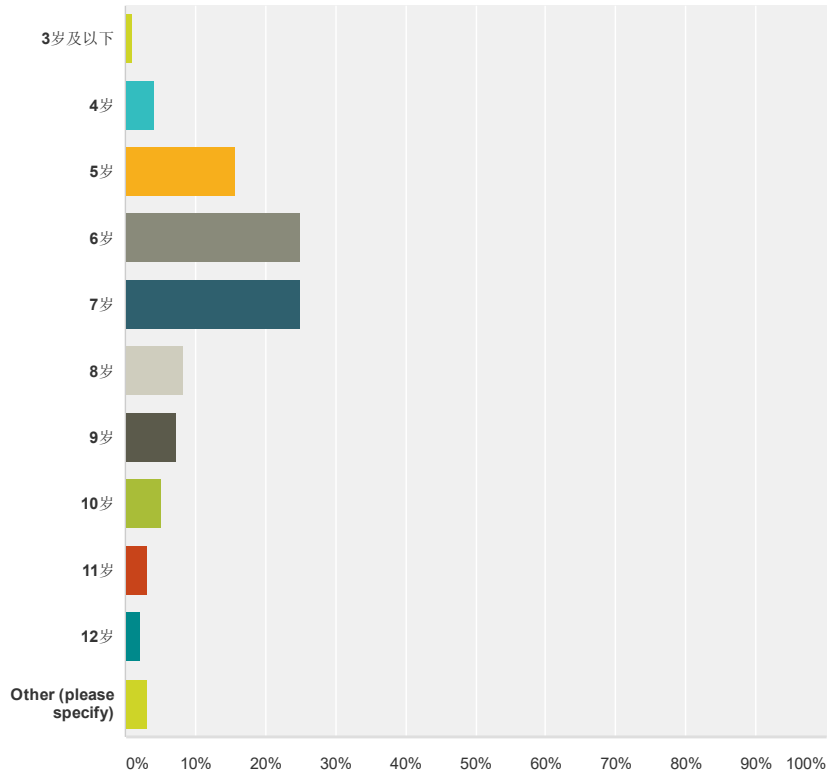

Individual Responses

PAGE 1

Q1

Customize

Export

开始学棋年龄

Answered: 96 Skipped: 4

Answer Choices	Responses
3岁及以下	1.04% 1
4岁	4.17% 4
5岁	15.63% 15
6岁	25.00% 24
7岁	25.00% 24
8岁	8.33% 8
9岁	7.29% 7
10岁	5.21% 5
11岁	3.13% 3

SAVED VIEWS (1)

Original View (No rules applied)

+ Save as...

EXPORTS

SHARED DATA

No shared data

Sharing allows you to share your survey results with others. You can share all data, a saved view, or a single question summary. [Learn more](#)