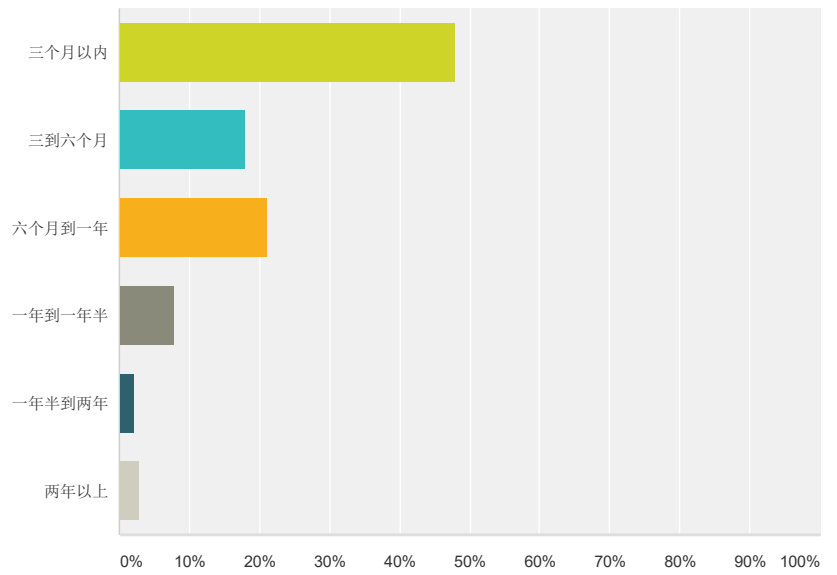

Share All

▼ 12岁		2.08%	2
▼ Other (please specify)	Responses	3.13%	3
Total			96

Q2

Customize Export

开始下比赛年龄

Answered: 99 Skipped: 1

Answer Choices	Responses
▼ 3岁及以下	0.00% 0
▼ 4岁	2.02% 2
▼ 5岁	10.10% 10
▼ 6岁	18.18% 18
▼ 7岁	32.32% 32
▼ 8岁	15.15% 15
▼ 9岁	5.05% 5
▼ 10岁	7.07% 7
▼ 11岁	2.02% 2
▼ 12岁	2.02% 2
▼ Other (please specify)	Responses 6.06% 6
Total 99	

Q3

Customize Export

加入棋爸棋妈群时的rating

Answered: 99 Skipped: 1

Answer Choices	Responses
▼ 600 以下	19.19% 19
▼ 600-800	9.09% 9
▼ 800-1000	11.11% 11
▼ 1000-1200	13.13% 13
▼ 1200-1400	7.07% 7
▼ 1400-1600	12.12% 12
▼ 1600-1800	10.10% 10
▼ 1800-2000	11.11% 11
▼ 2000-2200	5.05% 5
▼ 2200 以上	2.02% 2
Total	99

Q4

Customize

Export

加入棋爸棋妈群时间

Answered: 100 Skipped: 0

Answer Choices	Responses
▼ 三个月以内	48.00% 48
▼ 三到六个月	18.00% 18
▼ 六个月到一年	21.00% 21
▼ 一年到一年半	8.00% 8
▼ 一年半到两年	2.00% 2
▼ 两年以上	3.00% 3
Total	100

Q5

Customize Export