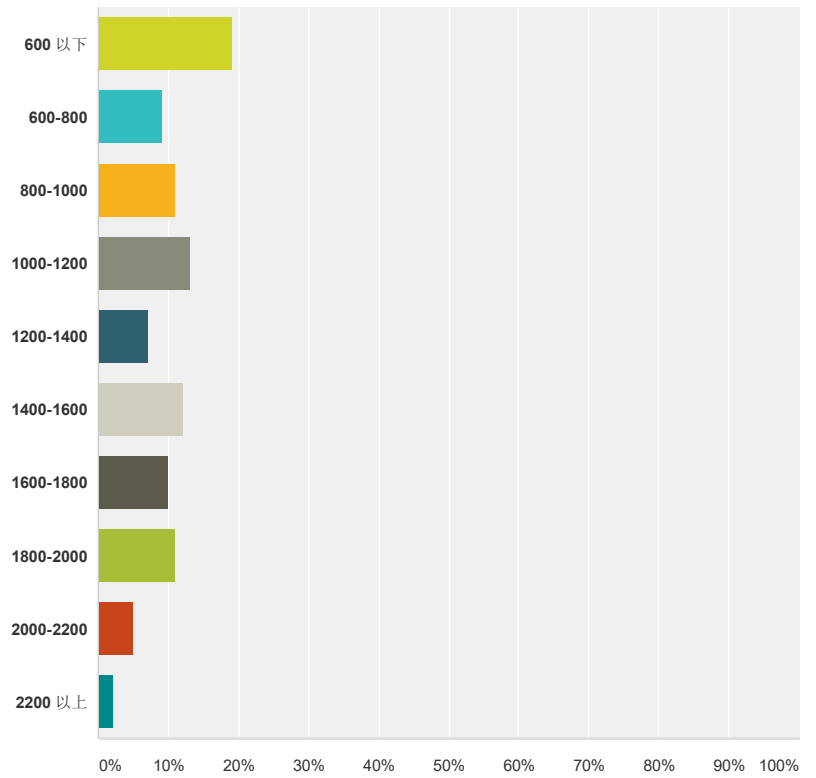

Answer Choices	Responses
▼ 600 以下	19.19% 19
▼ 600-800	9.09% 9
▼ 800-1000	11.11% 11
▼ 1000-1200	13.13% 13
▼ 1200-1400	7.07% 7
▼ 1400-1600	12.12% 12
▼ 1600-1800	10.10% 10
▼ 1800-2000	11.11% 11
▼ 2000-2200	5.05% 5
▼ 2200 以上	2.02% 2
Total	99

Q4

Customize

Export

加入棋爸棋妈群时间

Answered: 100 Skipped: 0