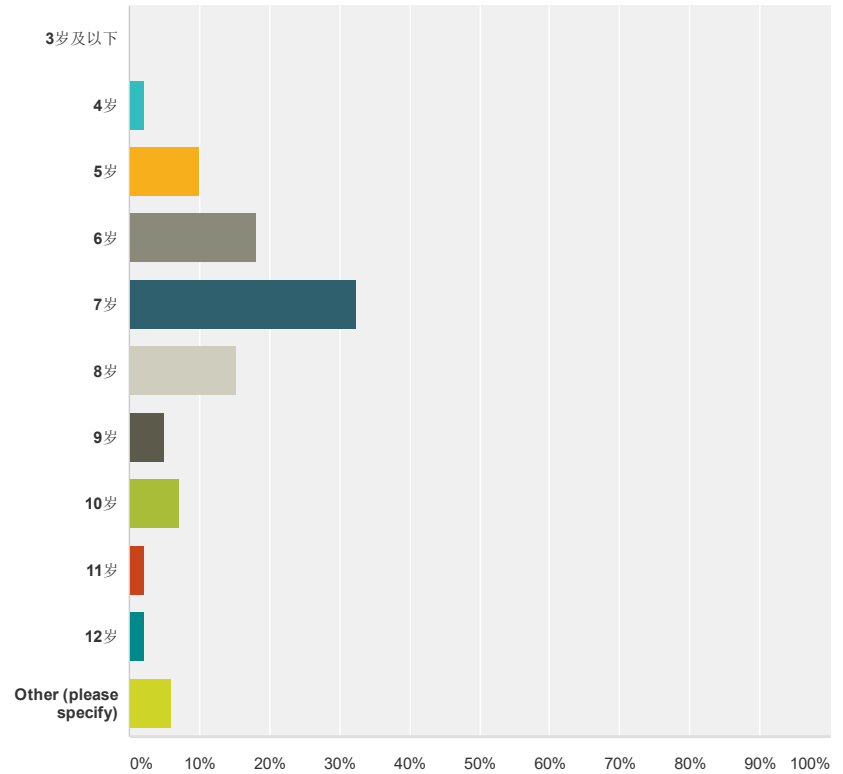

SAVED VIEWS (1)

Original View (No rules applied)

+ Save as...

EXPORTS

SHARED DATA

No shared data

Sharing allows you to share your survey results with others. You can share all data, a saved view, or a single question summary. [Learn more](#)

Share All

▼ 12岁		2.08%	2
▼ Other (please specify)	Responses	3.13%	3
Total			96

Q2

Customize Export

开始下比赛年龄

Answered: 99 Skipped: 1

Answer Choices	Responses
▼ 3岁及以下	0.00% 0
▼ 4岁	2.02% 2
▼ 5岁	10.10% 10
▼ 6岁	18.18% 18
▼ 7岁	32.32% 32
▼ 8岁	15.15% 15
▼ 9岁	5.05% 5
▼ 10岁	7.07% 7
▼ 11岁	2.02% 2
▼ 12岁	2.02% 2
▼ Other (please specify)	Responses 6.06% 6
Total 99	